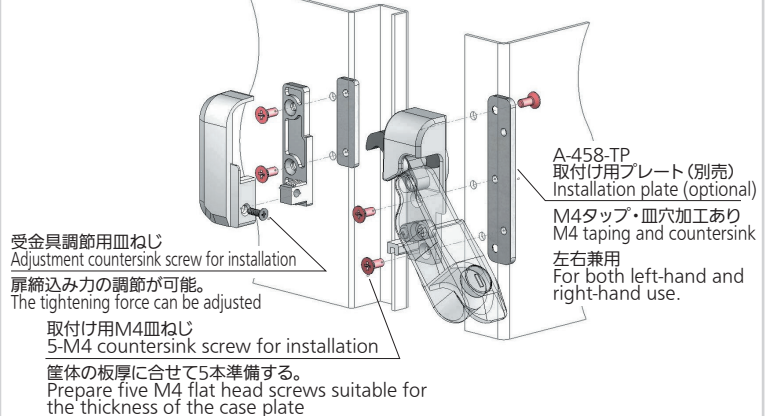

取付け方法
Installation method

商品番号 Product No.	RoHS 10	製品質量(g) Mass	コード Code	量販価格	
				単価	数量 単価
A-458-R	●	265	04264		
A-458-L	●	265	04289		
A-458-TP	●	42	04283		

●: RoHS10指令対応品 ※大量のご注文は更にお安くなります。
▲: RoHS10指令に対応可能です。

- クレモン
- ローラー 締り
- 特装密閉 ハンドル
- フリーザー 密閉
- 平面 スイング
- 平面 ハンドル
- ポップ ハンドル
- リフト ハンドル
- アジャスト ハンドル
- ラッチ式
- スナッチ
- リンク
- フック式
- ロック ハンドル
- L 型 ハンドル
- T 型 ハンドル
- 丸型 小型
- 押ボタン
- 取手

- つまみ
- 止め金 ロッド棒
- ジョイント リンク
- ワイヤ