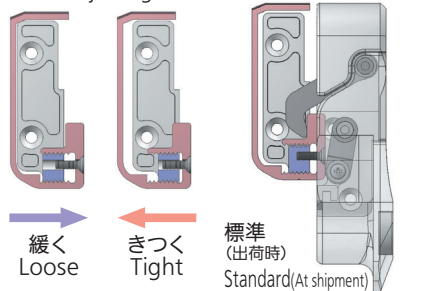

- A handle for installation on the side of a door.
- Installation on the side of the door means that no burden is placed on the door face or on the design of the board interior.
- The degree of tightness can be altered using the catch adjuster. (3 levels)
- Can be combined with the high-security TAK series of locks.
- The left-hand or right-hand use. (Drawings and photo show the right-hand use.)

Specifications	<ul style="list-style-type: none"> Material: Zinc alloy (ZDC) Finish: Silver Metallic Coating Key number: TAK60 Accessories: Two keys and catch
Specific use Remarks	<ul style="list-style-type: none"> Power distribution boards, Control boards Master system, designated same number, individual keys also available.

[A-458-TP]

※取付時の注意
-L/R刻印の向きにご注意ください。

R L
T R

-R 取付 -L 取付
本体部取付プレート (-R、L兼用)

パネル穴明け寸法
Panel drilling dimensions

使用例
Example of application

受金具の調節方法 Adjusting the catch

締込み力の調節が可能。
The tightening force can be adjusted

取付け方法
Installation method

商品番号 Product No.	RoHS 10	製品質量(g) Mass	コード Code	量販価格	
				単価	数量 単価
A-458-R	●	265	04264		
A-458-L	●	265	04289		
A-458-TP	●	42	04283		

●: RoHS10指令対応品 ※大量のご注文は更にお安くなります。
▲: RoHS10指令に対応可能です。